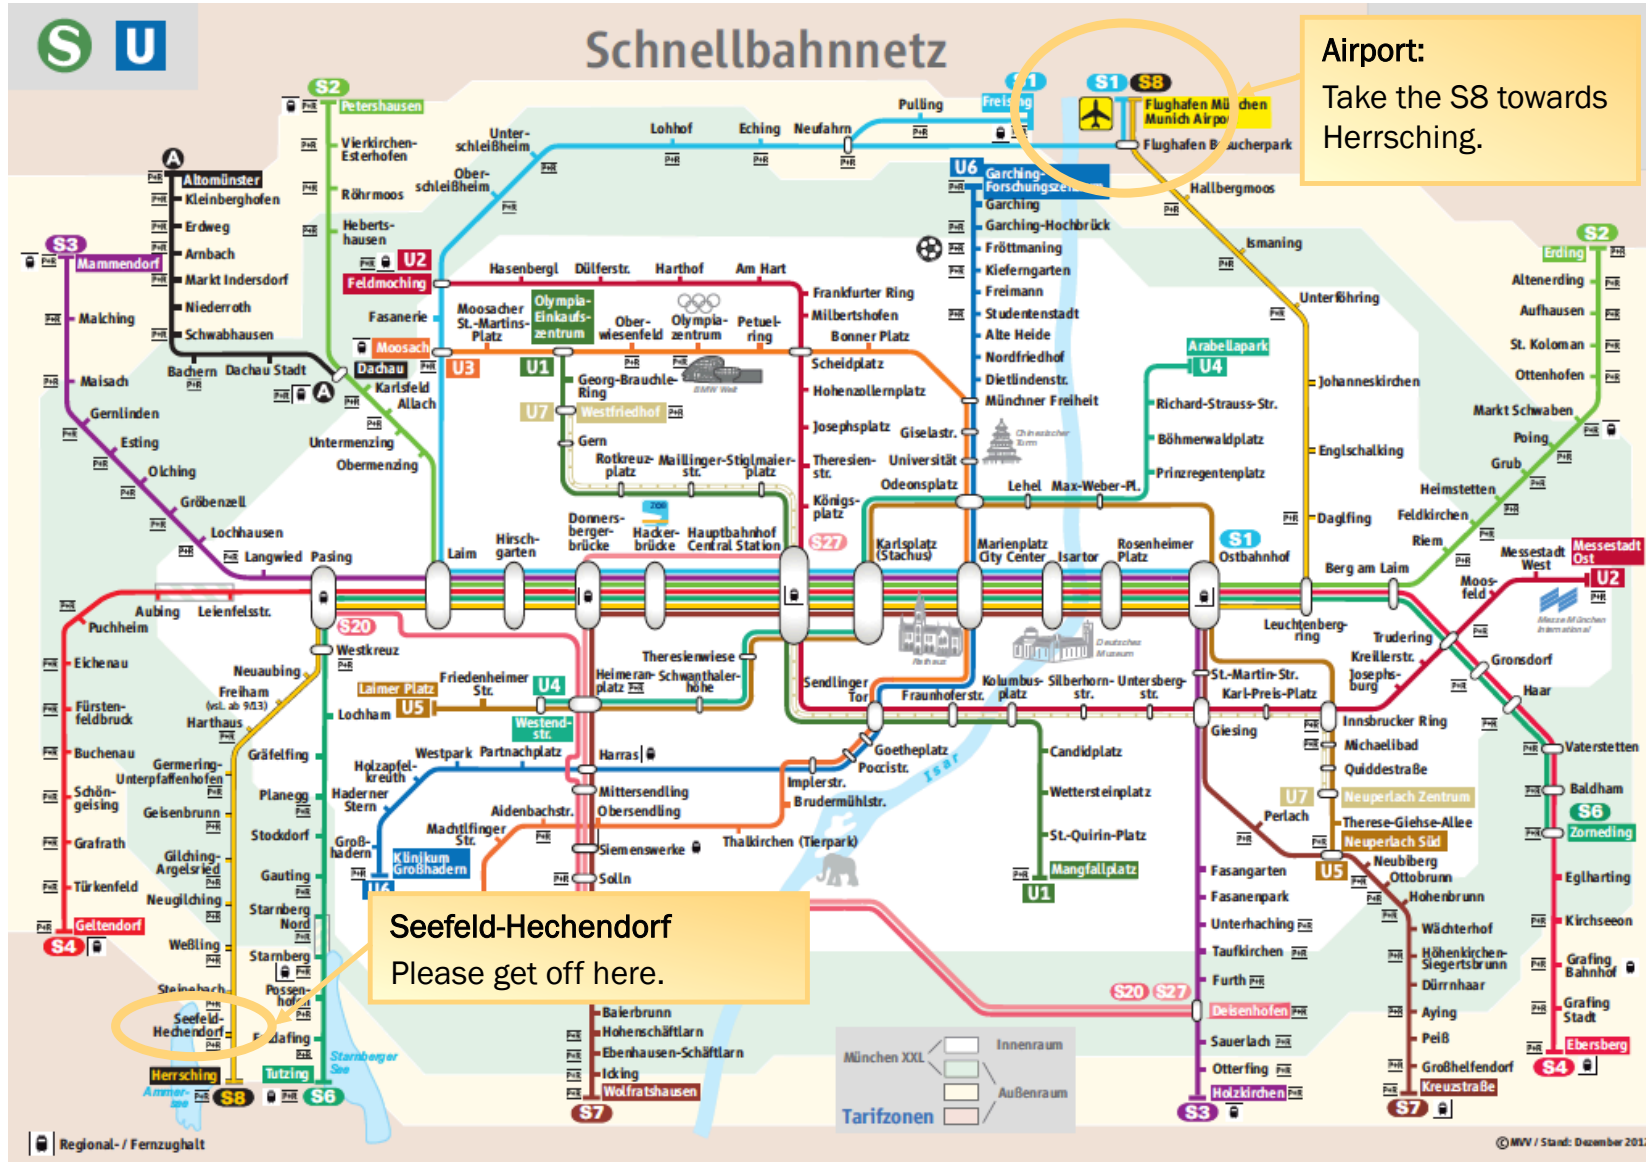

Lean Alliance[®]

Access Map

the Alliance between theory · practice and people

By car access from/to the Airport (about 40 minutes)

From Munich:

- ◆ Please take the autobahn A96 towards Lindau
- ◆ Take the exit: Oberpfaffenhofen towards Herrsching
- ◆ Drive through Wessling towards Seefeld
- ◆ Turn left at the second red light
- ◆ You will find the parking lot beneath the castle on your right

Lean Alliance Access map

S-Bahn (train) access from/to the Airport (about 1 ½ h)

Contact us!

Lean Alliance® GmbH

Schlosshof 4a • D-82229 Seefeld • Germany • Tel: +49 (08152) 7944-94 • Fax: +49 (08152) 7944-93